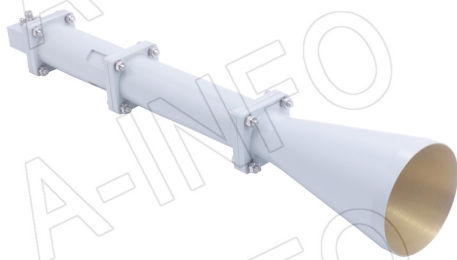

For reference only. See data sheet for the detailed specifications.

Technical Specification

| | |
|----------------------|---|
| Frequency Range(GHz) | 8.2 – 12.4 |
| Waveguide | WR90 |
| Gain(dBic) | 15 Typ. |
| Polarization | LHCP |
| Axial Ratio(dB) | 1.5 Typ. |
| | 2.5 Max. |
| 3dB Beamwidth(deg) | E Plane: 27 Typ. |
| | H Plane: 28 Typ. |
| VSWR | A Type: 1.15:1 Max. |
| | C Type: 1.50:1 Max. |
| Output | A Type: FBP100(UBR100) SMA-Female or N-Female |
| | C Type: or TNC-Female or 7mm or 3.5mm-Female |
| Material | Al |
| Finish | Chemical Conversion Coating, Gray Paint |
| Size(mm) | A Type: 66 x 66 x 349 |
| | C Type: 66 x 66 x 387 |
| Net Weight(Kg) | A Type: 0.50 Around |
| | C Type: 0.55 Around |

Website: www.ainfoinc.com
Email: sales@ainfoinc.com

SMA-Female Output (P/N: LB-CNH-90-15-L02-C-SF)

For N-Female, TNC- Female, 7mm or 3.5mm-Female output outline drawing, please contact A-INFO.

SMA-Female Output with Round Mounting Bracket (Option, P/N: LB-CNH-90-15-MB)

For N-Female, TNC- Female, 7mm or 3.5mm-Female output outline drawing, please contact A-INFO.

SMA-Female Output with L Type Mounting Bracket (Option, P/N: LB-CN-90-15-MBL)

For N-Female, TNC- Female, 7mm or 3.5mm-Female output outline drawing, please contact A-INFO.