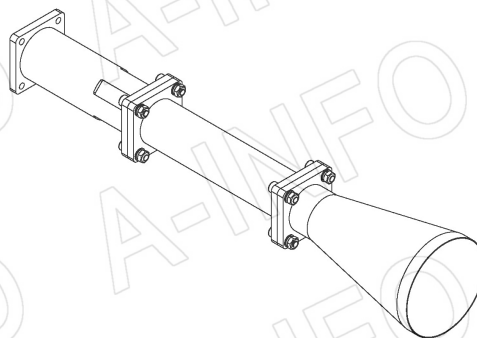

Outline Drawing (Size: mm)

FBP100 Output (P/N: LB-CNH-90-15-L02-A)

AINFO Inc.

China(Beijing): Tel: (+86) 10-6266-7326,
China(Chengdu): Tel: (+86) 28-8519-2786,
USA: Tel: (+1) 949-639-9688,

Page 1 of 8

(+86) 10-6266-7327 Fax: (+86) 10-6266-7379
(+86) 28-8519-3044 Fax: (+86) 28-8519-3068
(+1) 949-639-9608 Fax: (+1) 949-639-9670

Website: www.ainfoinc.com
Email: sales@ainfoinc.com