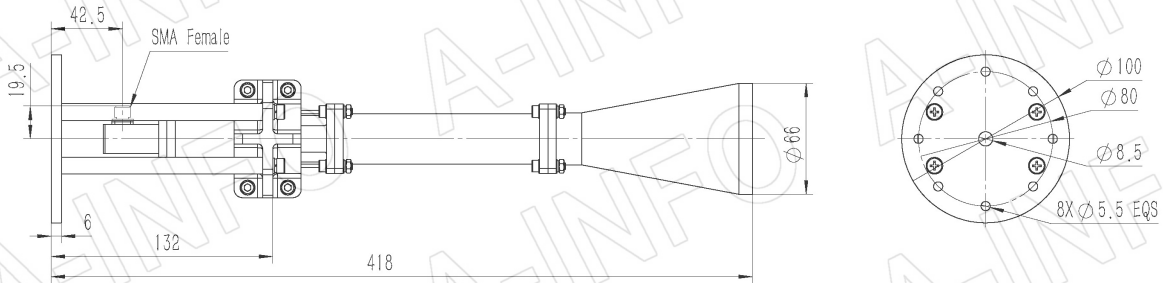

For reference only. See data sheet for the detailed specifications.

Technical Specification

| | |
|----------------------|---|
| Frequency Range(GHz) | 8.2 – 12.4 |
| Waveguide | WR90 |
| Gain(dBic) | 15 Typ. |
| Polarization | LHCP |
| Axial Ratio(dB) | 1.5 Typ. |
| | 2.5 Max. |
| 3dB Beamwidth(deg) | E Plane: 27 Typ. |
| | H Plane: 28 Typ. |
| VSWR | A Type: 1.15:1 Max. |
| | C Type: 1.50:1 Max. |
| Output | A Type: FBP100(UBR100) SMA-Female or N-Female |
| | C Type: or TNC-Female or 7mm or 3.5mm-Female |
| Material | Al |
| Finish | Chemical Conversion Coating, Gray Paint |
| Size(mm) | A Type: 66 x 66 x 349 |
| | C Type: 66 x 66 x 387 |
| Net Weight(Kg) | A Type: 0.50 Around |
| | C Type: 0.55 Around |

Website: www.ainfoinc.com
Email: sales@ainfoinc.com

SMA-Female Output (P/N: LB-CNH-90-15-L02-C-SF)

For N-Female, TNC- Female, 7mm or 3.5mm-Female output outline drawing, please contact A-INFO.

SMA-Female Output with Round Mounting Bracket (Option, P/N: LB-CNH-90-15-MB)

For N-Female, TNC- Female, 7mm or 3.5mm-Female output outline drawing, please contact A-INFO.

SMA-Female Output with L Type Mounting Bracket (Option, P/N: LB-CN-90-15-MBL)

For N-Female, TNC- Female, 7mm or 3.5mm-Female output outline drawing, please contact A-INFO.