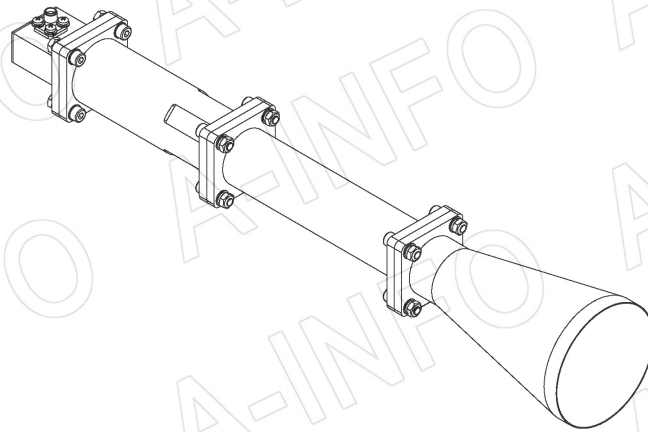

For reference only. See data sheet for the detailed specifications.

Technical Specification

| | |
|----------------------|---|
| Frequency Range(GHz) | 8.2 – 12.4 |
| Waveguide | WR90 |
| Gain(dBic) | 15 Typ. |
| Polarization | LHCP |
| Axial Ratio(dB) | 1.5 Typ. |
| | 2.5 Max. |
| 3dB Beamwidth(deg) | E Plane: 27 Typ. |
| | H Plane: 28 Typ. |
| VSWR | A Type: 1.15:1 Max. |
| | C Type: 1.50:1 Max. |
| Output | A Type: FBP100(UBR100) SMA-Female or N-Female |
| | C Type: or TNC-Female or 7mm or 3.5mm-Female |
| Material | Al |
| Finish | Chemical Conversion Coating, Gray Paint |
| Size(mm) | A Type: 66 x 66 x 349 |
| | C Type: 66 x 66 x 387 |
| Net Weight(Kg) | A Type: 0.50 Around |
| | C Type: 0.55 Around |

Outline Drawing (Size: mm)

FBP100 Output (P/N: LB-CNH-90-15-L02-A)

AINFO Inc.

China(Beijing): Tel: (+86) 10-6266-7326,
China(Chengdu): Tel: (+86) 28-8519-2786,
USA: Tel: (+1) 949-639-9688,

Page 1 of 8

(+86) 10-6266-7327 Fax: (+86) 10-6266-7379
(+86) 28-8519-3044 Fax: (+86) 28-8519-3068
(+1) 949-639-9608 Fax: (+1) 949-639-9670

Website: www.ainfoinc.com
Email: sales@ainfoinc.com

SMA-Female Output (P/N: LB-CNH-90-15-L02-C-SF)

For N-Female, TNC- Female, 7mm or 3.5mm-Female output outline drawing, please contact A-INFO.

SMA-Female Output with Round Mounting Bracket (Option, P/N: LB-CNH-90-15-MB)

For N-Female, TNC- Female, 7mm or 3.5mm-Female output outline drawing, please contact A-INFO.

SMA-Female Output with L Type Mounting Bracket (Option, P/N: LB-CN-90-15-MBL)

For N-Female, TNC- Female, 7mm or 3.5mm-Female output outline drawing, please contact A-INFO.