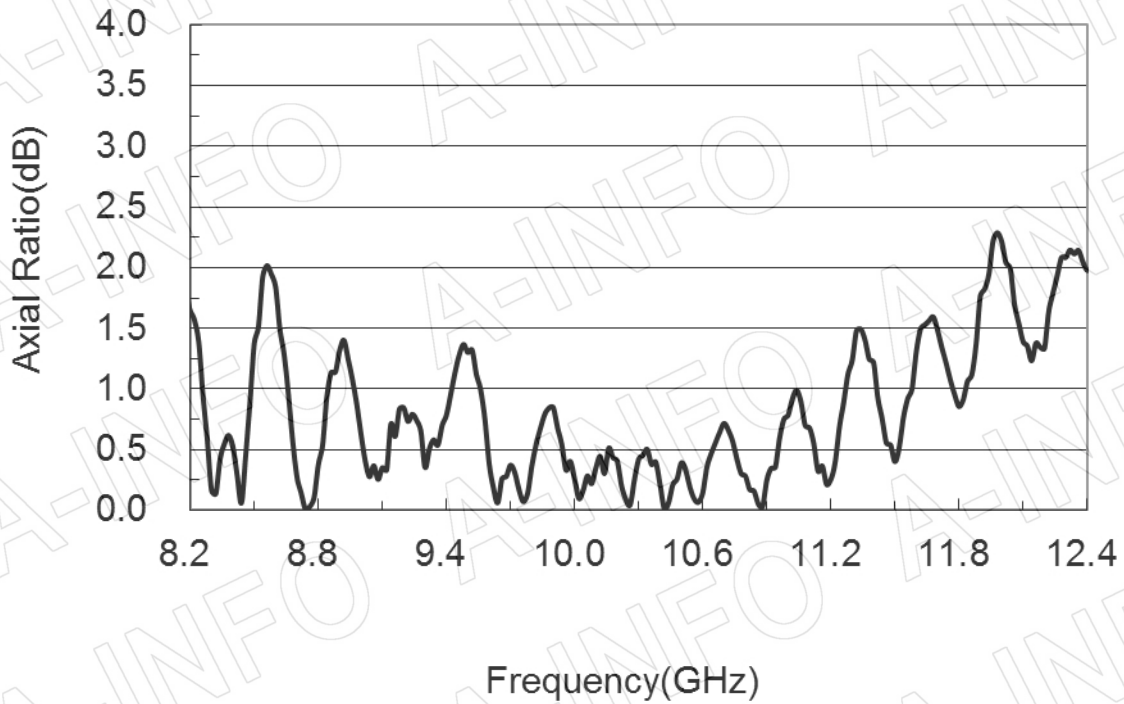

2. Axial Ratio