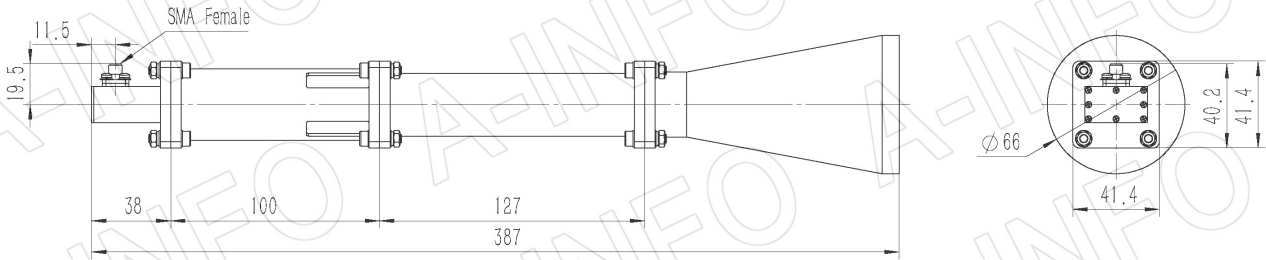

For reference only. See data sheet for the detailed specifications.

Technical Specification

| | |
|----------------------|---|
| Frequency Range(GHz) | 8.2 – 12.4 |
| Waveguide | WR90 |
| Gain(dBic) | 15 Typ. |
| Polarization | LHCP |
| Axial Ratio(dB) | 1.5 Typ. |
| | 2.5 Max. |
| 3dB Beamwidth(deg) | E Plane: 27 Typ. |
| | H Plane: 28 Typ. |
| VSWR | A Type: 1.15:1 Max. |
| | C Type: 1.50:1 Max. |
| Output | A Type: FBP100(UBR100) SMA-Female or N-Female |
| | C Type: or TNC-Female or 7mm or 3.5mm-Female |
| Material | Al |
| Finish | Chemical Conversion Coating, Gray Paint |
| Size(mm) | A Type: 66 x 66 x 349 |
| | C Type: 66 x 66 x 387 |
| Net Weight(Kg) | A Type: 0.50 Around |
| | C Type: 0.55 Around |

Outline Drawing (Size: mm)

FBP100 Output (P/N: LB-CNH-90-15-L02-A)

AINFO Inc.

China(Beijing): Tel: (+86) 10-6266-7326,
China(Chengdu): Tel: (+86) 28-8519-2786,
USA: Tel: (+1) 949-639-9688,

Page 1 of 8

(+86) 10-6266-7327 Fax: (+86) 10-6266-7379
(+86) 28-8519-3044 Fax: (+86) 28-8519-3068
(+1) 949-639-9608 Fax: (+1) 949-639-9670

Website: www.ainfoinc.com
Email: sales@ainfoinc.com

SMA-Female Output (P/N: LB-CNH-90-15-L02-C-SF)

For N-Female, TNC- Female, 7mm or 3.5mm-Female output outline drawing, please contact A-INFO.

SMA-Female Output with Round Mounting Bracket (Option, P/N: LB-CNH-90-15-MB)

For N-Female, TNC- Female, 7mm or 3.5mm-Female output outline drawing, please contact A-INFO.

SMA-Female Output with L Type Mounting Bracket (Option, P/N: LB-CN-90-15-MBL)

For N-Female, TNC- Female, 7mm or 3.5mm-Female output outline drawing, please contact A-INFO.