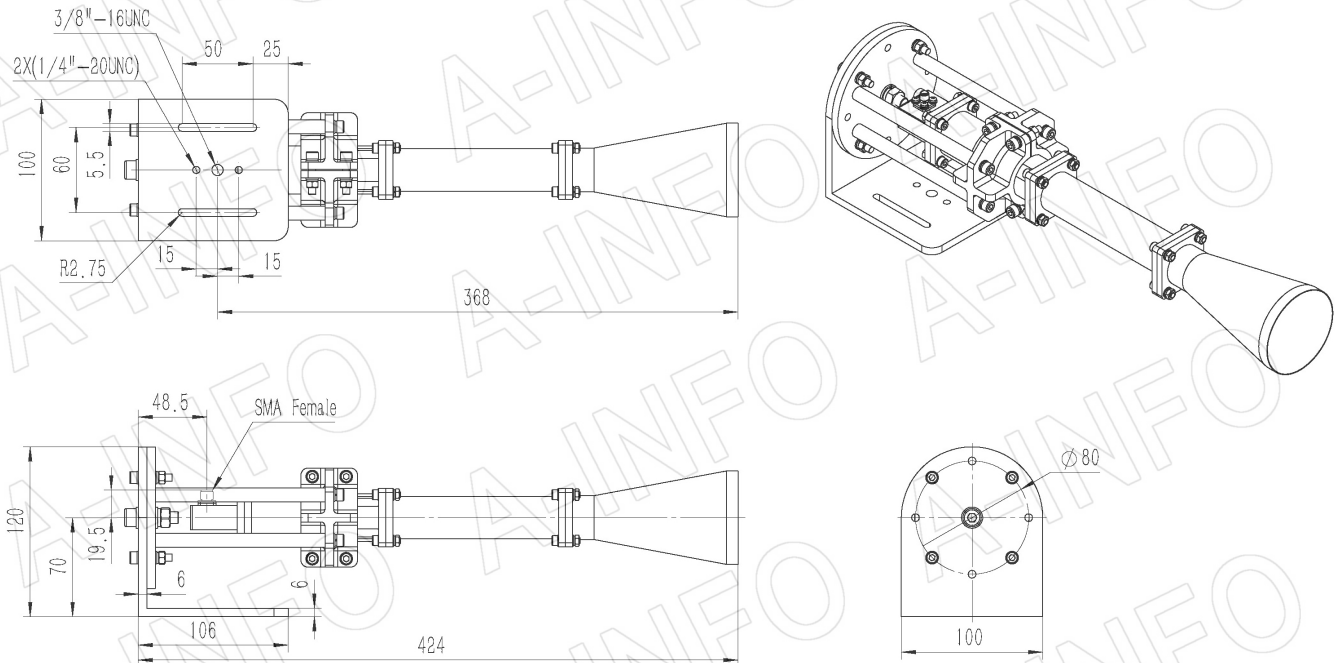

For reference only. See data sheet for the detailed specifications.

Technical Specification

| | |
|----------------------|---|
| Frequency Range(GHz) | 8.2 – 12.4 |
| Waveguide | WR90 |
| Gain(dBic) | 15 Typ. |
| Polarization | LHCP |
| Axial Ratio(dB) | 1.5 Typ. |
| | 2.5 Max. |
| 3dB Beamwidth(deg) | E Plane: 27 Typ. |
| | H Plane: 28 Typ. |
| VSWR | A Type: 1.15:1 Max. |
| | C Type: 1.50:1 Max. |
| Output | A Type: FBP100(UBR100) SMA-Female or N-Female |
| | C Type: or TNC-Female or 7mm or 3.5mm-Female |
| Material | Al |
| Finish | Chemical Conversion Coating, Gray Paint |
| Size(mm) | A Type: 66 x 66 x 349 |
| | C Type: 66 x 66 x 387 |
| Net Weight(Kg) | A Type: 0.50 Around |
| | C Type: 0.55 Around |

Website: www.ainfoinc.com
Email: sales@ainfoinc.com

SMA-Female Output (P/N: LB-CNH-90-15-L02-C-SF)

For N-Female, TNC- Female, 7mm or 3.5mm-Female output outline drawing, please contact A-INFO.

SMA-Female Output with Round Mounting Bracket (Option, P/N: LB-CNH-90-15-MB)

For N-Female, TNC- Female, 7mm or 3.5mm-Female output outline drawing, please contact A-INFO.

SMA-Female Output with L Type Mounting Bracket (Option, P/N: LB-CN-90-15-MBL)

For N-Female, TNC- Female, 7mm or 3.5mm-Female output outline drawing, please contact A-INFO.