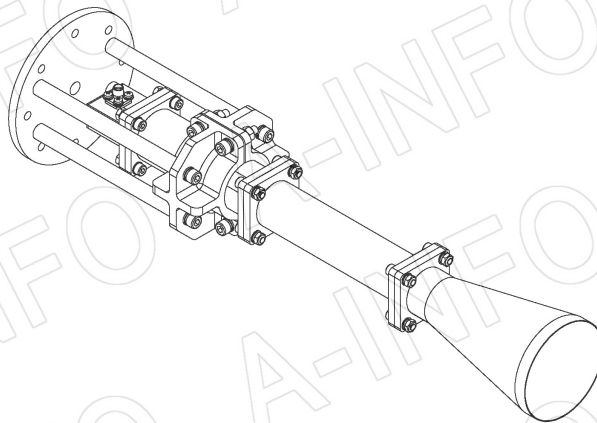

For reference only. See data sheet for the detailed specifications.

Technical Specification

| | |
|----------------------|---|
| Frequency Range(GHz) | 8.2 – 12.4 |
| Waveguide | WR90 |
| Gain(dBic) | 15 Typ. |
| Polarization | LHCP |
| Axial Ratio(dB) | 1.5 Typ. |
| | 2.5 Max. |
| 3dB Beamwidth(deg) | E Plane: 27 Typ. |
| | H Plane: 28 Typ. |
| VSWR | A Type: 1.15:1 Max. |
| | C Type: 1.50:1 Max. |
| Output | A Type: FBP100(UBR100) SMA-Female or N-Female |
| | C Type: or TNC-Female or 7mm or 3.5mm-Female |
| Material | Al |
| Finish | Chemical Conversion Coating, Gray Paint |
| Size(mm) | A Type: 66 x 66 x 349 |
| | C Type: 66 x 66 x 387 |
| Net Weight(Kg) | A Type: 0.50 Around |
| | C Type: 0.55 Around |

Website: www.ainfoinc.com
Email: sales@ainfoinc.com

SMA-Female Output (P/N: LB-CNH-90-15-L02-C-SF)

For N-Female, TNC- Female, 7mm or 3.5mm-Female output outline drawing, please contact A-INFO.

SMA-Female Output with Round Mounting Bracket (Option, P/N: LB-CNH-90-15-MB)

For N-Female, TNC- Female, 7mm or 3.5mm-Female output outline drawing, please contact A-INFO.

SMA-Female Output with L Type Mounting Bracket (Option, P/N: LB-CN-90-15-MBL)

For N-Female, TNC- Female, 7mm or 3.5mm-Female output outline drawing, please contact A-INFO.