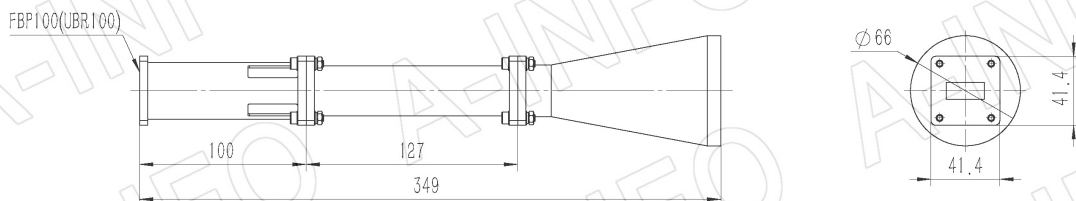

For reference only. See data sheet for the detailed specifications.

Technical Specification

| | |
|----------------------|---|
| Frequency Range(GHz) | 8.2 – 12.4 |
| Waveguide | WR90 |
| Gain(dBic) | 15 Typ. |
| Polarization | LHCP |
| Axial Ratio(dB) | 1.5 Typ. |
| | 2.5 Max. |
| 3dB Beamwidth(deg) | E Plane: 27 Typ. |
| | H Plane: 28 Typ. |
| VSWR | A Type: 1.15:1 Max. |
| | C Type: 1.50:1 Max. |
| Output | A Type: FBP100(UBR100) SMA-Female or N-Female |
| | C Type: or TNC-Female or 7mm or 3.5mm-Female |
| Material | Al |
| Finish | Chemical Conversion Coating, Gray Paint |
| Size(mm) | A Type: 66 x 66 x 349 |
| | C Type: 66 x 66 x 387 |
| Net Weight(Kg) | A Type: 0.50 Around |
| | C Type: 0.55 Around |

Outline Drawing (Size: mm)

FBP100 Output (P/N: LB-CNH-90-15-L02-A)

AINFO Inc.

China(Beijing): Tel: (+86) 10-6266-7326,
China(Chengdu): Tel: (+86) 28-8519-2786,
USA: Tel: (+1) 949-639-9688,

Page 1 of 8

(+86) 10-6266-7327 Fax: (+86) 10-6266-7379
(+86) 28-8519-3044 Fax: (+86) 28-8519-3068
(+1) 949-639-9608 Fax: (+1) 949-639-9670

Website: www.ainfoinc.com
Email: sales@ainfoinc.com

SMA-Female Output (P/N: LB-CNH-90-15-L02-C-SF)

For N-Female, TNC- Female, 7mm or 3.5mm-Female output outline drawing, please contact A-INFO.

SMA-Female Output with Round Mounting Bracket (Option, P/N: LB-CNH-90-15-MB)

For N-Female, TNC- Female, 7mm or 3.5mm-Female output outline drawing, please contact A-INFO.

SMA-Female Output with L Type Mounting Bracket (Option, P/N: LB-CN-90-15-MBL)

For N-Female, TNC- Female, 7mm or 3.5mm-Female output outline drawing, please contact A-INFO.