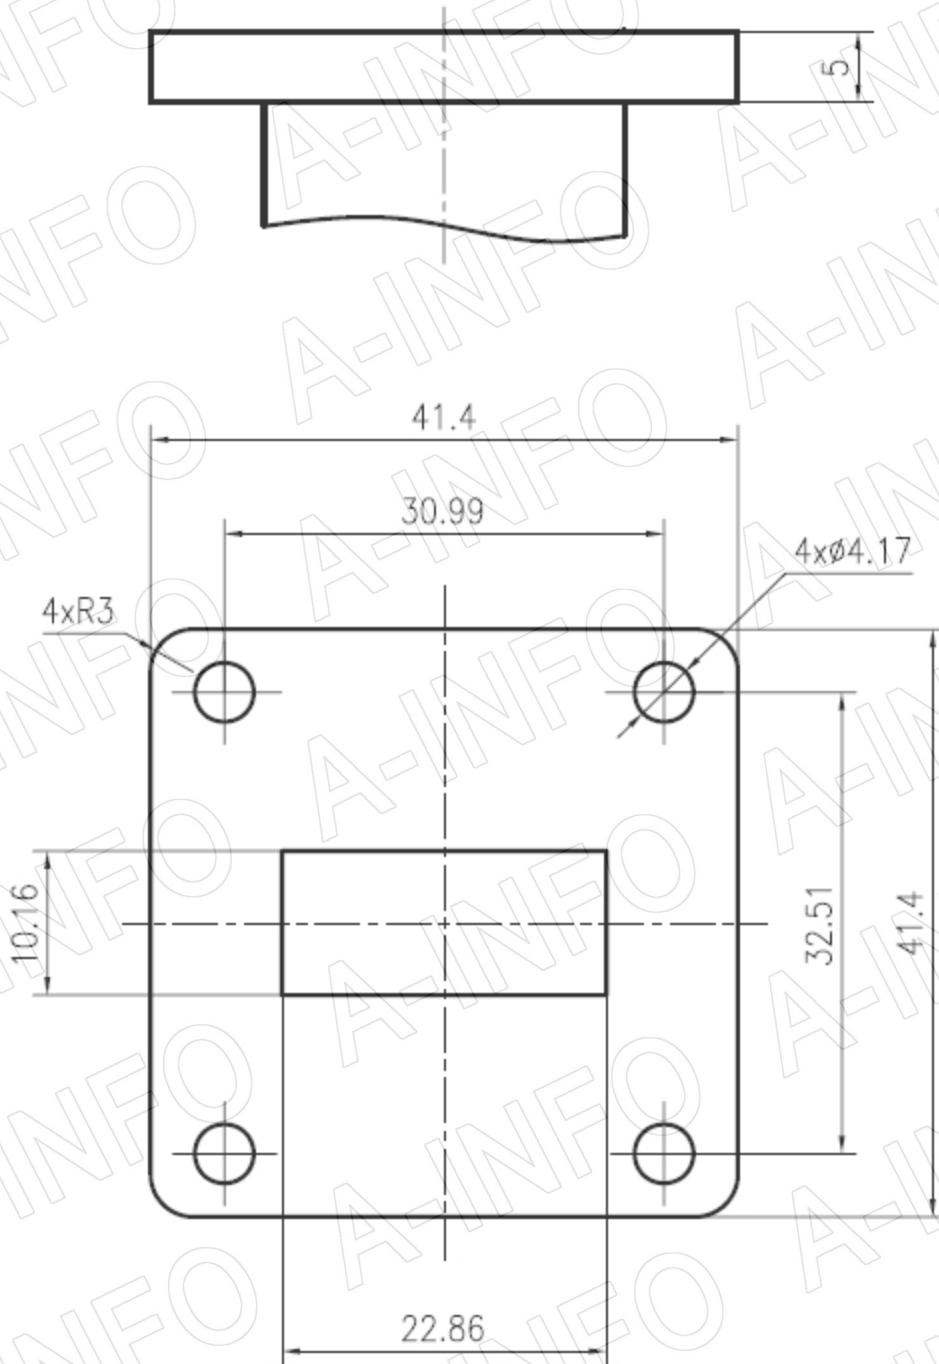

For reference only. See data sheet for the detailed specifications.

Technical Specification

| | |
|----------------------|---|
| Frequency Range(GHz) | 8.2 – 12.4 |
| Waveguide | WR90 |
| Gain(dBic) | 15 Typ. |
| Polarization | LHCP |
| Axial Ratio(dB) | 1.5 Typ. |
| | 2.5 Max. |
| 3dB Beamwidth(deg) | E Plane: 27 Typ. |
| | H Plane: 28 Typ. |
| VSWR | A Type: 1.15:1 Max. |
| | C Type: 1.50:1 Max. |
| Output | A Type: FBP100(UBR100) SMA-Female or N-Female |
| | C Type: or TNC-Female or 7mm or 3.5mm-Female |
| Material | Al |
| Finish | Chemical Conversion Coating, Gray Paint |
| Size(mm) | A Type: 66 x 66 x 349 |
| | C Type: 66 x 66 x 387 |
| Net Weight(Kg) | A Type: 0.50 Around |
| | C Type: 0.55 Around |

Website: www.ainfoinc.com
Email: sales@ainfoinc.com

SMA-Female Output (P/N: LB-CNH-90-15-L02-C-SF)

For N-Female, TNC- Female, 7mm or 3.5mm-Female output outline drawing, please contact A-INFO.

SMA-Female Output with Round Mounting Bracket (Option, P/N: LB-CNH-90-15-MB)

For N-Female, TNC- Female, 7mm or 3.5mm-Female output outline drawing, please contact A-INFO.

SMA-Female Output with L Type Mounting Bracket (Option, P/N: LB-CN-90-15-MBL)

For N-Female, TNC- Female, 7mm or 3.5mm-Female output outline drawing, please contact A-INFO.

Flange Drawing (Size: mm)

FBP100

AINFO Inc.

China(Beijing): Tel: (+86) 10-6266-7326,
China(Chengdu): Tel: (+86) 28-8519-2786,
USA: Tel: (+1) 949-639-9688,

Page 4 of 8

(+86) 10-6266-7327 Fax: (+86) 10-6266-7379
(+86) 28-8519-3044 Fax: (+86) 28-8519-3068
(+1) 949-639-9608 Fax: (+1) 949-639-9670