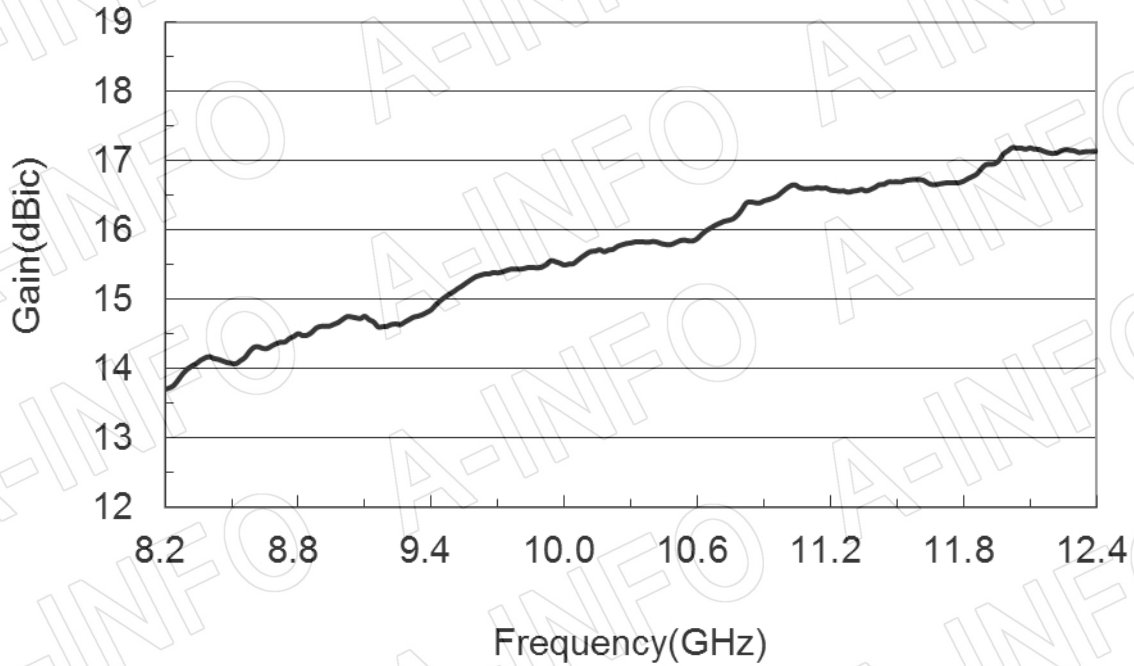

Test Results

1. Gain